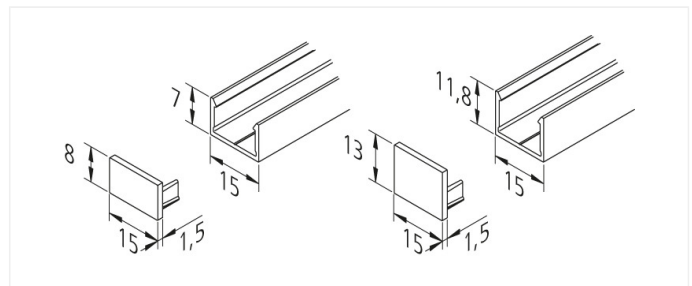

Mounting Profile

Plastic Front cover LED Mounting Profile 15/13mm

Description:

front cover LED mounting profile, black lacquered, break-away opening for supply cable, set of 2 with screws

EAN-No.: 4051268163538

Weight: 0,001 kg

Special features:

- For screwing, gluing or with magnetic tape.

Order number:
61500031023

limited availability

available versions

Choose from the options below. The currently selected one is highlighted in color.