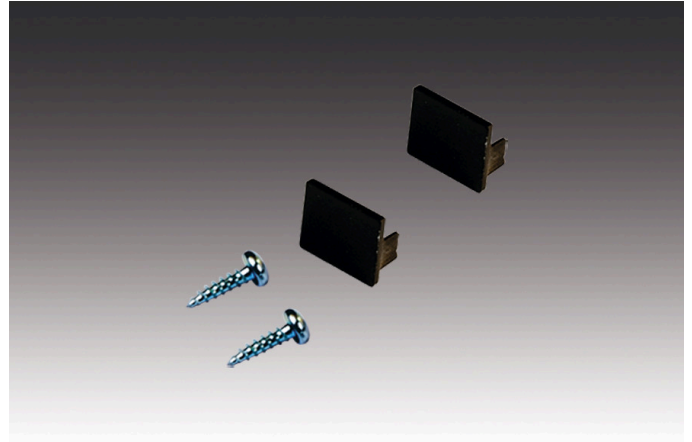

Mounting Profile

Plastic Front cover LED Mounting Profile 15/13mm

Description:

front cover LED mounting profile, black lacquered, break-away opening for supply cable, set of 2 with screws

EAN-No.: 4051268163538

Weight: 0,001 kg

Special features:

- For screwing, gluing or with magnetic tape.

Order number:
61500031023

limited availability

available versions

Choose from the options below. The currently selected one is highlighted in color.

article number	description	colour of housing
61500032113	LED Mounting Profile 15/8mm 1m	black
61500032163	LED Mounting Profile 15/8mm 2,95m set of 5	black
61500031043	Front cover LED Mounting Profile 15/8mm	black
61500032110	LED Mounting Profile 15/8mm 1m	anodized aluminium
61500032161	LED Mounting Profile 15/8mm 2,95m set of 5	anodized aluminium
61500031041	Front cover LED Mounting Profile 15/8mm	anodized aluminium
61500031613	LED Mounting Profile 15/13mm 1m	black
61500031663	LED Mounting Profile 15/13mm 2,95m set of 5	black
61500031023	Front cover LED Mounting Profile 15/13mm	black
61500031610	LED Mounting Profile 15/13mm 1m	anodized aluminium
61500031661	LED Mounting Profile 15/13mm 2,95m set of 5	anodized aluminium
61500031021	Front cover LED Mounting Profile 15/13mm	anodized aluminium
20204011701	Mounting clip LED Mounting Profile 15/13mm transparent	-