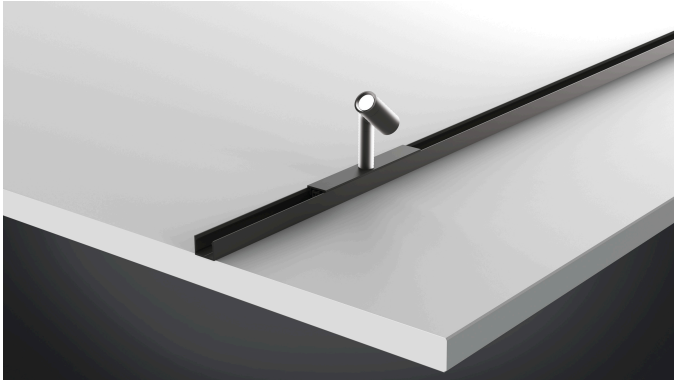

Mounting Profile

Plastic Front cover LED Mounting Profile 15/13mm

Description:

front cover LED mounting profile, black lacquered, break-away opening for supply cable, set of 2 with screws

EAN-No.: 4051268163538

Weight: 0,001 kg

Special features:

- For screwing, gluing or with magnetic tape.

Order number:
61500031023

limited availability

available versions

Choose from the options below. The currently selected one is highlighted in color.

article number	description	colour of housing
61500032113	LED Mounting Profile 15/8mm 1m	black
61500032163	LED Mounting Profile 15/8mm 2,95m set of 5	black
61500031043	Front cover LED Mounting Profile 15/8mm	black
61500032110	LED Mounting Profile 15/8mm 1m	anodized aluminium
61500032161	LED Mounting Profile 15/8mm 2,95m set of 5	anodized aluminium
61500031041	Front cover LED Mounting Profile 15/8mm	anodized aluminium
61500031613	LED Mounting Profile 15/13mm 1m	black
61500031663	LED Mounting Profile 15/13mm 2,95m set of 5	black
61500031023	Front cover LED Mounting Profile 15/13mm	black
61500031610	LED Mounting Profile 15/13mm 1m	anodized aluminium
61500031661	LED Mounting Profile 15/13mm 2,95m set of 5	anodized aluminium
61500031021	Front cover LED Mounting Profile 15/13mm	anodized aluminium
20204011701	Mounting clip LED Mounting Profile 15/13mm transparent	-