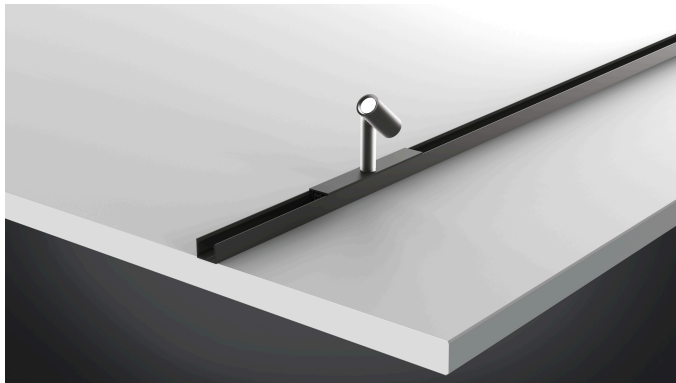

Mounting Profile

Plastic Front cover LED Mounting Profile 15/13mm

Description:

front cover LED mounting profile, black lacquered, break-away opening for supply cable, set of 2 with screws

EAN-No.: 4051268163538

Weight: 0,001 kg

Special features:

- For screwing, gluing or with magnetic tape.

Order number:
61500031023

limited availability

available versions

Choose from the options below. The currently selected one is highlighted in color.

article number	description	colour of housing
61500032113	LED Mounting Profile 15/8mm 1m	black
61500032163	LED Mounting Profile 15/8mm 2,95m set of 5	black
61500031043	Front cover LED Mounting Profile 15/8mm	black
61500032110	LED Mounting Profile 15/8mm 1m	anodized aluminium
61500032161	LED Mounting Profile 15/8mm 2,95m set of 5	anodized aluminium
61500031041	Front cover LED Mounting Profile 15/8mm	anodized aluminium
61500031613	LED Mounting Profile 15/13mm 1m	black
61500031663	LED Mounting Profile 15/13mm 2,95m set of 5	black
61500031023	Front cover LED Mounting Profile 15/13mm	black
61500031610	LED Mounting Profile 15/13mm 1m	anodized aluminium
61500031661	LED Mounting Profile 15/13mm 2,95m set of 5	anodized aluminium
61500031021	Front cover LED Mounting Profile 15/13mm	anodized aluminium
20204011701	Mounting clip LED Mounting Profile 15/13mm transparent	-