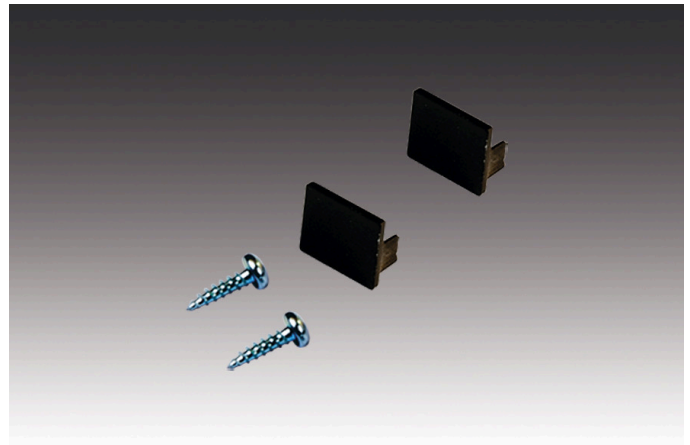

Mounting Profile

Plastic Front cover LED Mounting Profile 15/13mm

Description:

front cover LED mounting profile, black lacquered, break-away opening for supply cable, set of 2 with screws

EAN-No.: 4051268163538

Weight: 0,001 kg

Special features:

- For screwing, gluing or with magnetic tape.

Order number:
61500031023

limited availability

available versions

Choose from the options below. The currently selected one is highlighted in color.

article number	description	colour of housing
61500032113	LED Mounting Profile 15/8mm 1m	black
61500032163	LED Mounting Profile 15/8mm 2,95m set of 5	black
61500031043	Front cover LED Mounting Profile 15/8mm	black
61500032110	LED Mounting Profile 15/8mm 1m	anodized aluminium
61500032161	LED Mounting Profile 15/8mm 2,95m set of 5	anodized aluminium
61500031041	Front cover LED Mounting Profile 15/8mm	anodized aluminium
61500031613	LED Mounting Profile 15/13mm 1m	black
61500031663	LED Mounting Profile 15/13mm 2,95m set of 5	black
61500031023	Front cover LED Mounting Profile 15/13mm	black
61500031610	LED Mounting Profile 15/13mm 1m	anodized aluminium
61500031661	LED Mounting Profile 15/13mm 2,95m set of 5	anodized aluminium
61500031021	Front cover LED Mounting Profile 15/13mm	anodized aluminium
20204011701	Mounting clip LED Mounting Profile 15/13mm transparent	-