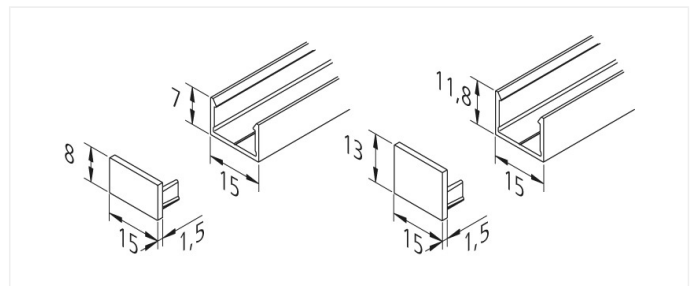

Mounting Profile

Plastic Front cover LED Mounting Profile 15/13mm

Description:

front cover LED mounting profile, black lacquered, break-away opening for supply cable, set of 2 with screws

EAN-No.: 4051268163538

Weight: 0,001 kg

Special features:

- For screwing, gluing or with magnetic tape.

Order number:
61500031023

limited availability

available versions

Choose from the options below. The currently selected one is highlighted in color.