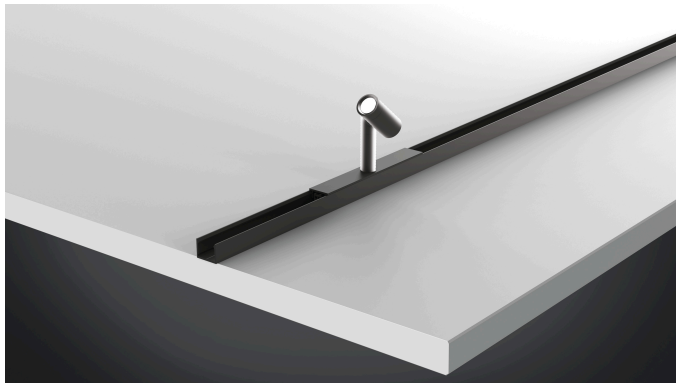

## Mounting Profile

Aluminium LED Mounting Profile 15/13mm 1m

### Description:

LED mounting profile for integration of LED Line and tapes, for cover profile 15mm slightly or highly matt on roll, optional accessory: self-adhesive magnetic tape for metal sheets

EAN-No.: 4051268163941