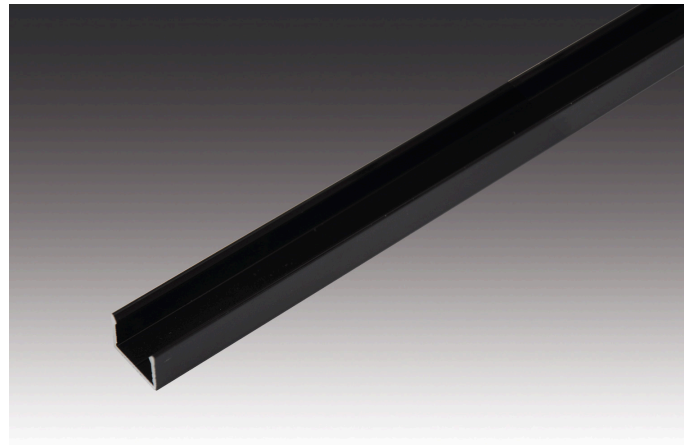

## Mounting Profile

Aluminium LED Mounting Profile 15/13mm 1m

### Description:

LED mounting profile for integration of LED Line and tapes, for cover profile 15mm slightly or highly matt on roll, optional accessory: self-adhesive magnetic tape for metal sheets

EAN-No.: 4051268163941