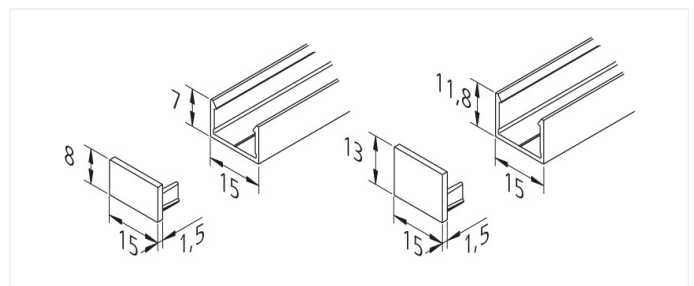

Special features:

- For screwing, gluing or with magnetic tape.

Order number:
61500031613

limited availability

available versions

Choose from the options below. The currently selected one is highlighted in color.

article number	description	colour of housing
61500032113	LED Mounting Profile 15/8mm 1m	black
61500032163	LED Mounting Profile 15/8mm 2,95m set of 5	black
61500031043	Front cover LED Mounting Profile 15/8mm	black
61500032110	LED Mounting Profile 15/8mm 1m	anodized aluminium
61500032161	LED Mounting Profile 15/8mm 2,95m set of 5	anodized aluminium
61500031041	Front cover LED Mounting Profile 15/8mm	anodized aluminium
61500031613	LED Mounting Profile 15/13mm 1m	black
61500031663	LED Mounting Profile 15/13mm 2,95m set of 5	black
61500031023	Front cover LED Mounting Profile 15/13mm	black
61500031610	LED Mounting Profile 15/13mm 1m	anodized aluminium
61500031661	LED Mounting Profile 15/13mm 2,95m set of 5	anodized aluminium
61500031021	Front cover LED Mounting Profile 15/13mm	anodized aluminium
20204011701	Mounting clip LED Mounting Profile 15/13mm transparent	-