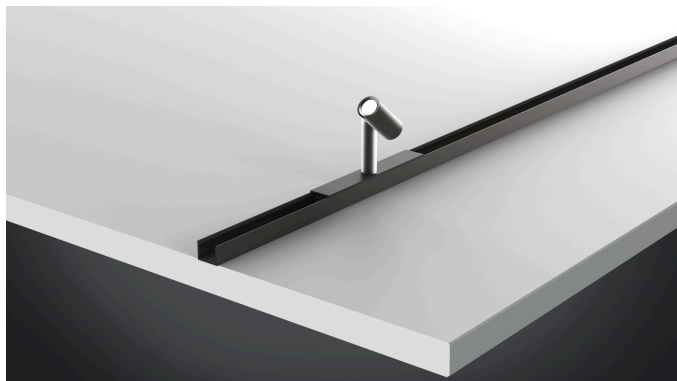

Mounting Profile

Aluminium LED Mounting Profile 15/13mm 1m

Description:

LED mounting profile for integration of LED Line and tapes, for cover profile 15mm slightly or highly matt on roll, optional accessory: self-adhesive magnetic tape for metal sheets

EAN-No.: 4051268163941

Weight: 0,19 kg

Special features:

- For screwing, gluing or with magnetic tape.

Order number:
61500031613

limited availability

available versions

Choose from the options below. The currently selected one is highlighted in color.

article number	description	colour of housing
61500032113	LED Mounting Profile 15/8mm 1m	black
61500032163	LED Mounting Profile 15/8mm 2,95m set of 5	black
61500031043	Front cover LED Mounting Profile 15/8mm	black
61500032110	LED Mounting Profile 15/8mm 1m	anodized aluminium
61500032161	LED Mounting Profile 15/8mm 2,95m set of 5	anodized aluminium
61500031041	Front cover LED Mounting Profile 15/8mm	anodized aluminium
61500031613	LED Mounting Profile 15/13mm 1m	black
61500031663	LED Mounting Profile 15/13mm 2,95m set of 5	black
61500031023	Front cover LED Mounting Profile 15/13mm	black
61500031610	LED Mounting Profile 15/13mm 1m	anodized aluminium
61500031661	LED Mounting Profile 15/13mm 2,95m set of 5	anodized aluminium
61500031021	Front cover LED Mounting Profile 15/13mm	anodized aluminium
20204011701	Mounting clip LED Mounting Profile 15/13mm transparent	-