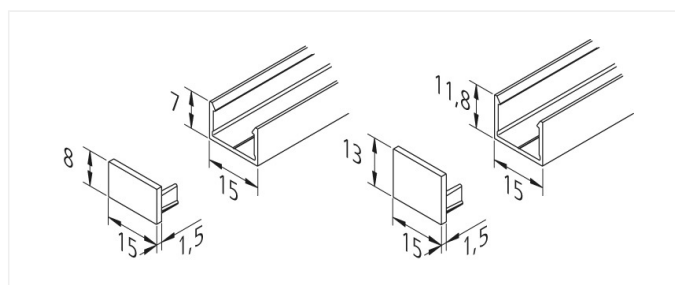

Mounting Profile

Aluminium LED Mounting Profile 15/13mm 1m

Description:

LED mounting profile for integration of LED Line and tapes, for cover profile 15mm slightly or highly matt on roll, optional accessory: self-adhesive magnetic tape for metal sheets

EAN-No.: 4051268163941

Weight: 0,19 kg

Special features:

- For screwing, gluing or with magnetic tape.

Order number:
61500031613

limited availability

available versions

Choose from the options below. The currently selected one is highlighted in color.