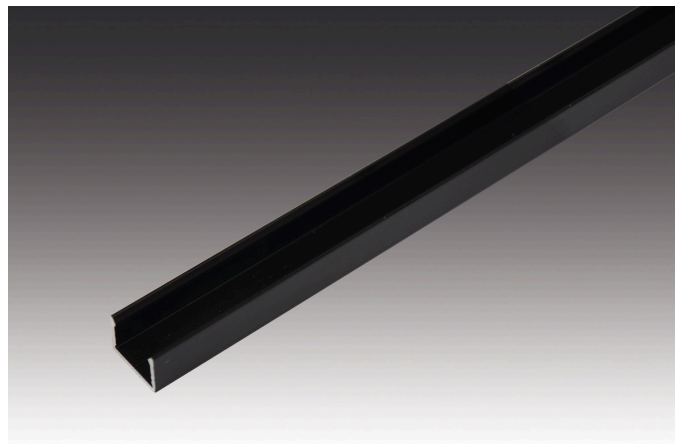

Mounting Profile

Aluminium LED Mounting Profile 15/13mm 1m

Description:

LED mounting profile for integration of LED Line and tapes, for cover profile 15mm slightly or highly matt on roll, optional accessory: self-adhesive magnetic tape for metal sheets

EAN-No.: 4051268163941

Weight: 0,19 kg

Special features:

- For screwing, gluing or with magnetic tape.

Order number:
61500031613

limited availability

available versions

Choose from the options below. The currently selected one is highlighted in color.

article number	description	colour of housing
61500032113	LED Mounting Profile 15/8mm 1m	black
61500032163	LED Mounting Profile 15/8mm 2,95m set of 5	black
61500031043	Front cover LED Mounting Profile 15/8mm	black
61500032110	LED Mounting Profile 15/8mm 1m	anodized aluminium
61500032161	LED Mounting Profile 15/8mm 2,95m set of 5	anodized aluminium
61500031041	Front cover LED Mounting Profile 15/8mm	anodized aluminium
61500031613	LED Mounting Profile 15/13mm 1m	black
61500031663	LED Mounting Profile 15/13mm 2,95m set of 5	black
61500031023	Front cover LED Mounting Profile 15/13mm	black
61500031610	LED Mounting Profile 15/13mm 1m	anodized aluminium
61500031661	LED Mounting Profile 15/13mm 2,95m set of 5	anodized aluminium
61500031021	Front cover LED Mounting Profile 15/13mm	anodized aluminium
20204011701	Mounting clip LED Mounting Profile 15/13mm transparent	-