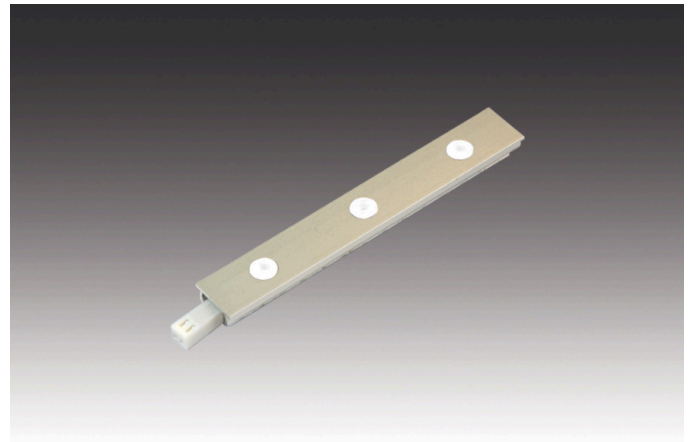

## LED-2-Link Pixel

Small, focused recessed showcase spot LED 2 Link Pixel 3x 1,2W nw anodized aluminium

### Description:

combinable LED strip, metal housing, light appearance neutral white approx. 4000K, feed-through wiring with LED 24 plug + LED 24 connector, optional accessories: various recessed and surface-mounted profiles as well as combinable with different kinds of luminaires, Dim-Controller with remote control, 1-10V, DALI, ZigBee, Sonar or WiFi

**Connection:** LED-Trafo DC 24 V  
**Life:** L90/B10 >= 60.000 h  
**Light colour:** 4000 K neutral white  
**Beam angle:** 35°  
**Energy efficiency:** LED 102 lm/W; luminaire: 205 lm (57 lm/W)  
**Colour rendering:** Ra/CRI >= 95  
**Symbols:** CE, MM, UL, IP20, SK III  
**EAN-No.:** 4051268164726  
**Weight:** 0,013 kg

### Special features:

- max. 48W per supply cable