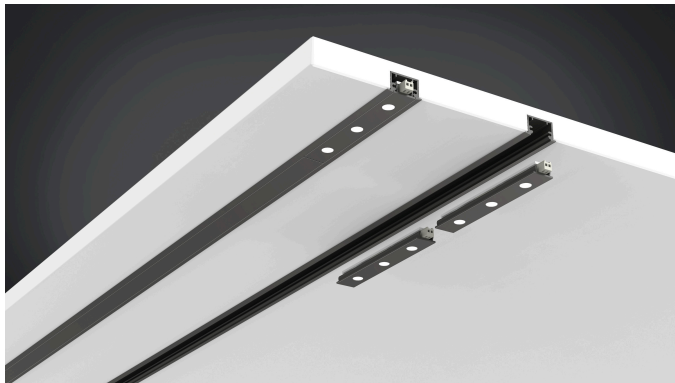

## LED-2-Link Pixel

Small, focused recessed showcase spot LED 2 Link Pixel 3x 1,2W nw anodized aluminium

### Description:

combinable LED strip, metal housing, light appearance neutral white approx. 4000K, feed-through wiring with LED 24 plug + LED 24 connector, optional accessories: various recessed and surface-mounted profiles as well as combinable with different kinds of luminaires, Dim-Controller with remote control, 1-10V, DALI, ZigBee, Sonar or WiFi

**Connection:** LED-Trafo DC 24 V  
**Life:** L90/B10 >= 60.000 h  
**Light colour:** 4000 K neutral white  
**Beam angle:** 35°  
**Energy efficiency:** LED 102 lm/W; luminaire: 205 lm (57 lm/W)  
**Colour rendering:** Ra/CRI >= 95  
**Symbols:** CE, MM, UL, IP20, SK III  
**EAN-No.:** 4051268164726  
**Weight:** 0,013 kg

### Special features:

- max. 48W per supply cable