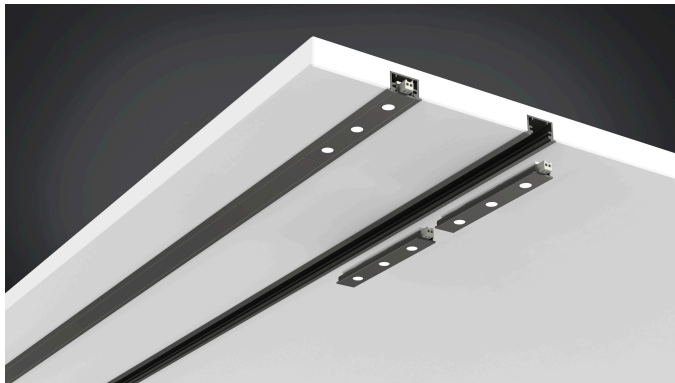

LED-2-Link Pixel

Small, focused recessed showcase spot LED 2 Link Pixel 3x 1,2W nw black

Description:

combinable LED strip, metal housing, light appearance neutral white approx. 4000K, feed-through wiring with LED 24 plug + LED 24 connector, optional accessories: various recessed and surface-mounted profiles as well as combinable with different kinds of luminaires, Dim-Controller with remote control, 1-10V, DALI, ZigBee, Sonar or WiFi

Connection: LED-Trafo DC 24 V

Life: L90/B10 >= 60.000 h

Light colour: 4000 K neutral white

Beam angle: 35°

Energy efficiency: LED 102 lm/W; luminaire: 205 lm (57 lm/W)

Colour rendering: Ra/CRI >= 95

Symbols: CE, MM, UL, IP20, SK III

EAN-No.: 4051268164740

Weight: 0,013 kg

Special features:

- max. 48W per supply cable

LED-2-Link Pixel

35°	Ø	ww	nw
0,5m	280	1620 lx	1780 lx
1,0m	560	405 lx	445 lx
1,5m	840	180 lx	198 lx
2,0m	1120	101 lx	111 lx
2,5m	1400	65 lx	71 lx