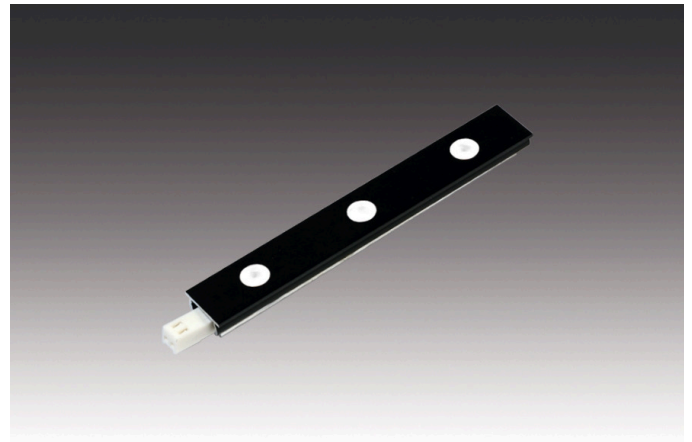

LED-2-Link Pixel

Small, focused recessed showcase spot LED 2 Link Pixel 3x 1,2W nw black

Description:

combinable LED strip, metal housing, light appearance neutral white approx. 4000K, feed-through wiring with LED 24 plug + LED 24 connector, optional accessories: various recessed and surface-mounted profiles as well as combinable with different kinds of luminaires, Dim-Controller with remote control, 1-10V, DALI, ZigBee, Sonar or WiFi

Connection: LED-Trafo DC 24 V

Life: L90/B10 >= 60.000 h

Light colour: 4000 K neutral white

Beam angle: 35°

Energy efficiency: LED 102 lm/W; luminaire: 205 lm (57 lm/W)

Colour rendering: Ra/CRI >= 95

Symbols: CE, MM, UL, IP20, SK III

EAN-No.: 4051268164740

Weight: 0,013 kg

Special features:

- max. 48W per supply cable

LED-2-Link Pixel

35°	Ø	ww	nw
0,5m	280	1620 lx	1780 lx
1,0m	560	405 lx	445 lx
1,5m	840	180 lx	198 lx
2,0m	1120	101 lx	111 lx
2,5m	1400	65 lx	71 lx