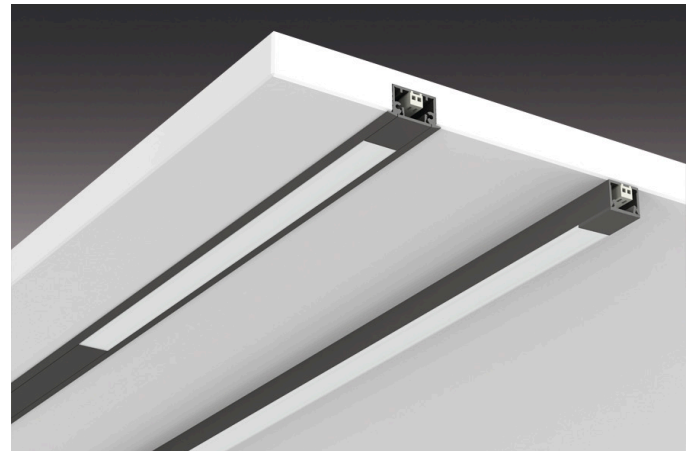

## LED-2-Link Flood

Showcase system light panel elements LED-2-Link Flood 4,8W nw 300mm anodized aluminium

### Description:

combinable luminaire with homogeneous planar light, light appearance neutral white approx. 4000K, feed-through wiring with LED 24 plug + LED 24 connector, optional accessories: various recessed and surface-mounted profiles as well as combinable with different kinds of luminaires, Dim-Controller with remote control, 1-10V, DALI, ZigBee, Sonar or WiFi

**Connection:** LED-Trafo DC 24 V  
**Life:** L90/B10 >= 60.000 h  
**Light colour:** 4000 K neutral white  
**Beam angle:** 120°  
**Energy efficiency:** LED 107 lm/W; luminaire: 935 lm/m (58 lm/W)  
**Energy efficiency class:** G  
**Colour rendering:** Ra/CRI >= 98  
**Symbols:** CE, MM, UL, IP20, SK III  
**EAN-No.:** 4051268165266  
**Weight:** 0,026 kg