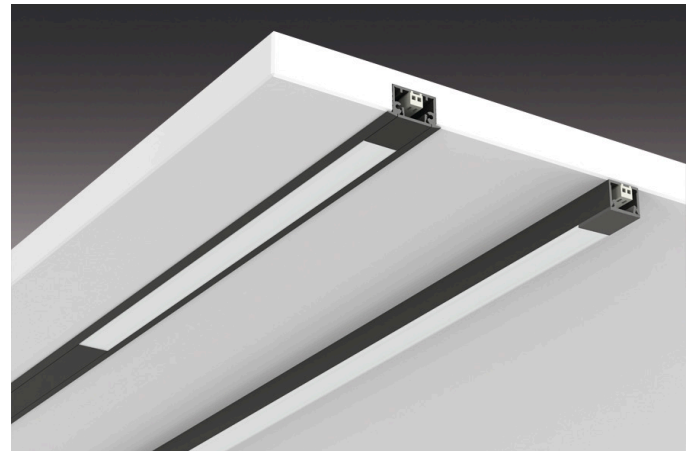

LED-2-Link Flood

Showcase system light panel elements LED-2 Link Flood 4,8W ww 300mm black

Description:

combinable luminaire with homogeneous planar light, light appearance warm white approx. 3000K, feed-through wiring with LED 24 plug + LED 24 connector, optional accessories: various recessed and surface-mounted profiles as well as combinable with different kinds of luminaires, Dim-Controller with remote control, 1-10V, DALI, ZigBee, Sonar or WiFi

Connection: LED-Trafo DC 24 V
Life: L90/B10 >= 60.000 h
Light colour: 3000 K warm white
Beam angle: 120°
Energy efficiency: LED 107 lm/W; luminaire: 935 lm/m (58 lm/W)
Energy efficiency class: G
Colour rendering: Ra/CRI >= 98
Symbols: CE, MM, UL, IP20, SK III
EAN-No.: 4051268165259
Weight: 0,026 kg

Special features:

- no visible luminous spots
- max. 60W per supply cable

Order number:
61002160302

limited availability

available versions

Choose from the options below. The currently selected one is highlighted in color.