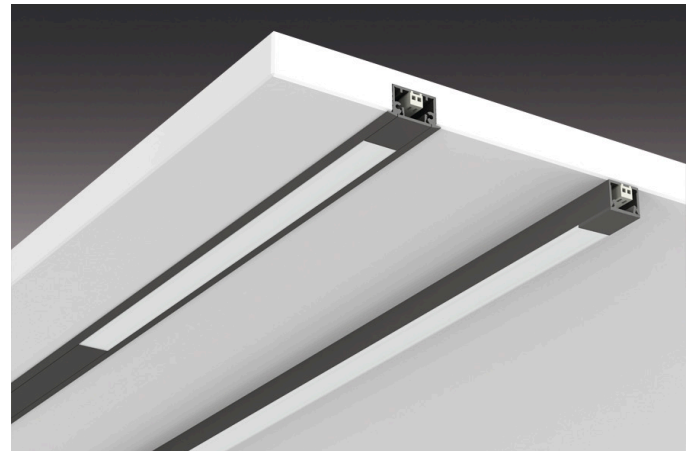

LED-2-Link Flood

Showcase system light panel elements LED-2-Link Flood 10,4W ww 600mm anodized aluminium

Description:

combinable luminaire with homogeneous planar light, light appearance warm white approx. 3000K, feed-through wiring with LED 24 plug + LED 24 connector, optional accessories: various recessed and surface-mounted profiles as well as combinable with different kinds of luminaires, Dim-Controller with remote control, 1-10V, DALI, ZigBee, Sonar or WiFi

Connection: LED-Trafo DC 24 V
Life: L90/B10 >= 60.000 h
Light colour: 3000 K warm white
Beam angle: 120°
Energy efficiency: LED 107 lm/W; luminaire: 935 lm/m (58 lm/W)
Energy efficiency class: G
Colour rendering: Ra/CRI >= 98
Symbols: CE, MM, UL, IP20, SK III
EAN-No.: 4051268165280
Weight: 0,047 kg

Special features:

- no visible luminous spots
- max. 60W per supply cable

Order number:
61002161102

limited availability

available versions

Choose from the options below. The currently selected one is highlighted in color.