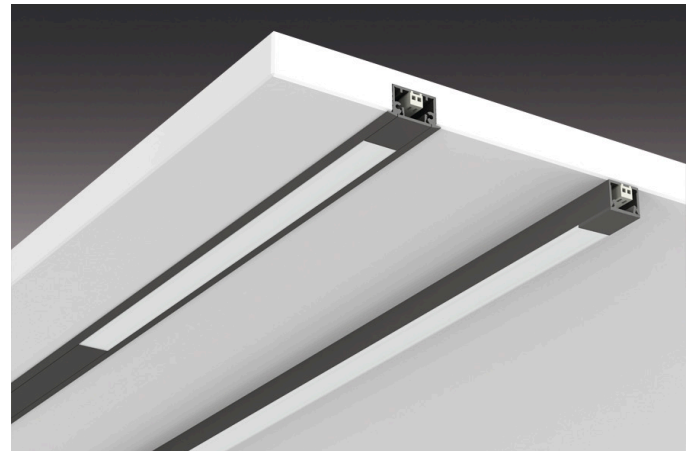

LED-2-Link Flood

Showcase system light panel elements LED-2-Link Flood 10,4W nw 600mm anodized aluminium

Description:

combinable luminaire with homogeneous planar light, light appearance neutral white approx. 4000K, feed-through wiring with LED 24 plug + LED 24 connector, optional accessories: various recessed and surface-mounted profiles as well as combinable with different kinds of luminaires, Dim-Controller with remote control, 1-10V, DALI, ZigBee, Sonar or WiFi

Connection: LED-Trafo DC 24 V
Life: L90/B10 >= 60.000 h
Light colour: 4000 K neutral white
Beam angle: 120°
Energy efficiency: LED 107 lm/W; luminaire: 935 lm/m (58 lm/W)
Energy efficiency class: G
Colour rendering: Ra/CRI >= 98
Symbols: CE, MM, UL, IP20, SK III
EAN-No.: 4051268165303
Weight: 0,047 kg

Special features:

- no visible luminous spots
- max. 60W per supply cable

Order number:
61002161103

limited availability

available versions

Choose from the options below. The currently selected one is highlighted in color.