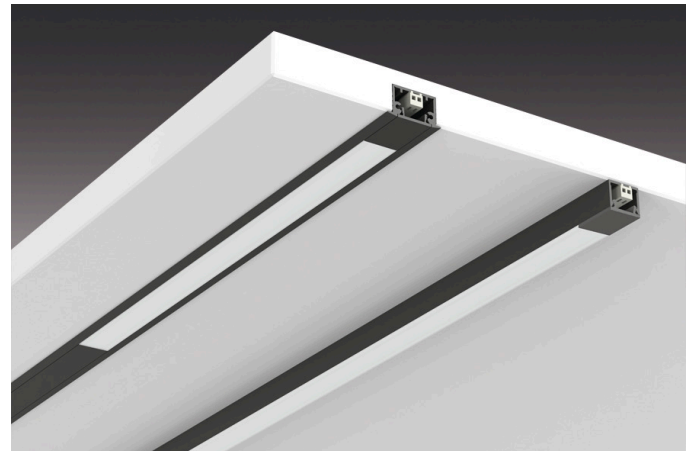

LED-2-Link Flood

Showcase system light panel elements LED-2-Link Flood 10,4W ww 600mm black

Description:

combinable luminaire with homogeneous planar light, light appearance warm white approx. 3000K, feed-through wiring with LED 24 plug + LED 24 connector, optional accessories: various recessed and surface-mounted profiles as well as combinable with different kinds of luminaires, Dim-Controller with remote control, 1-10V, DALI, ZigBee, Sonar or WiFi

Connection: LED-Trafo DC 24 V
Life: L90/B10 >= 60.000 h
Light colour: 3000 K warm white
Beam angle: 120°
Energy efficiency: LED 107 lm/W; luminaire: 935 lm/m (58 lm/W)
Energy efficiency class: G
Colour rendering: Ra/CRI >= 98
Symbols: CE, MM, UL, IP20, SK III
EAN-No.: 4051268165297
Weight: 0,047 kg

Special features:

- no visible luminous spots
- max. 60W per supply cable

Order number:
61002161302

limited availability

available versions

Choose from the options below. The currently selected one is highlighted in color.