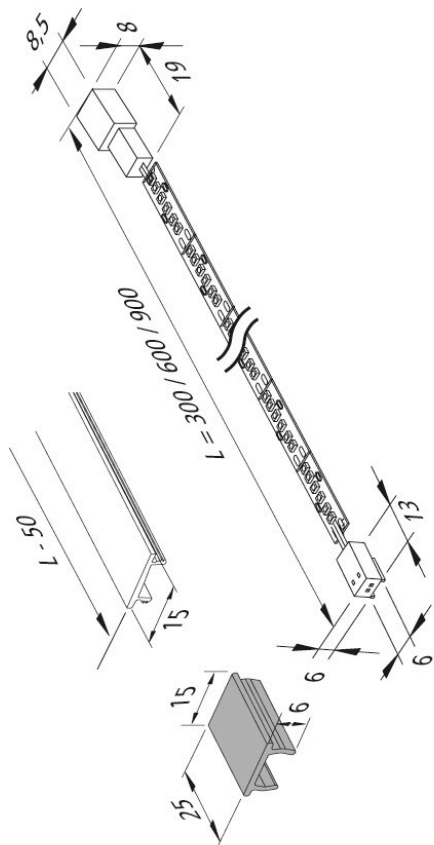

sample applications