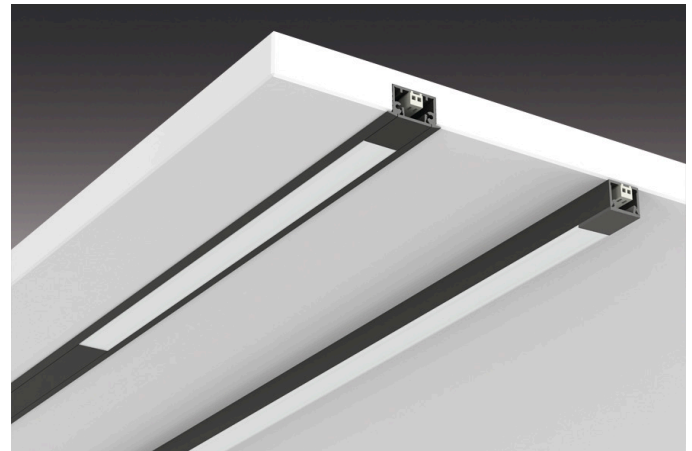

LED-2-Link Flood

Showcase system light panel elements LED-2-Link Flood 10,4W nw 600mm black

Description:

combinable luminaire with homogeneous planar light, light appearance neutral white approx. 4000K, feed-through wiring with LED 24 plug + LED 24 connector, optional accessories: various recessed and surface-mounted profiles as well as combinable with different kinds of luminaires, Dim-Controller with remote control, 1-10V, DALI, ZigBee, Sonar or WiFi

Connection: LED-Trafo DC 24 V
Life: L90/B10 >= 60.000 h
Light colour: 4000 K neutral white
Beam angle: 120°
Energy efficiency: LED 107 lm/W; luminaire: 935 lm/m (58 lm/W)
Energy efficiency class: G
Colour rendering: Ra/CRI >= 98
Symbols: CE, MM, UL, IP20, SK III
EAN-No.: 4051268165310
Weight: 0,047 kg

Special features:

- no visible luminous spots
- max. 60W per supply cable

Order number:
61002161303

limited availability

available versions

Choose from the options below. The currently selected one is highlighted in color.