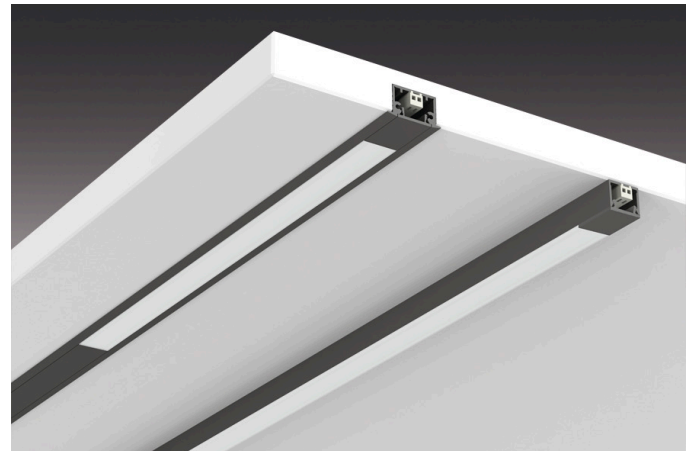

## LED-2-Link Flood

Showcase system light panel elements LED-2-Link Flood 16,1W ww 900mm anodized aluminium

### Description:

combinable luminaire with homogeneous planar light, light appearance warm white approx. 3000K, feed-through wiring with LED 24 plug + LED 24 connector, optional accessories: various recessed and surface-mounted profiles as well as combinable with different kinds of luminaires, Dim-Controller with remote control, 1-10V, DALI, ZigBee, Sonar or WiFi

**Connection:** LED-Trafo DC 24 V  
**Life:** L90/B10 >= 60.000 h  
**Light colour:** 3000 K warm white  
**Beam angle:** 120°  
**Energy efficiency:** LED 107 lm/W; luminaire: 935 lm/m (58 lm/W)  
**Energy efficiency class:** G  
**Colour rendering:** Ra/CRI >= 98  
**Symbols:** CE, MM, UL, IP20, SK III  
**EAN-No.:** 4051268165327  
**Weight:** 0,07 kg