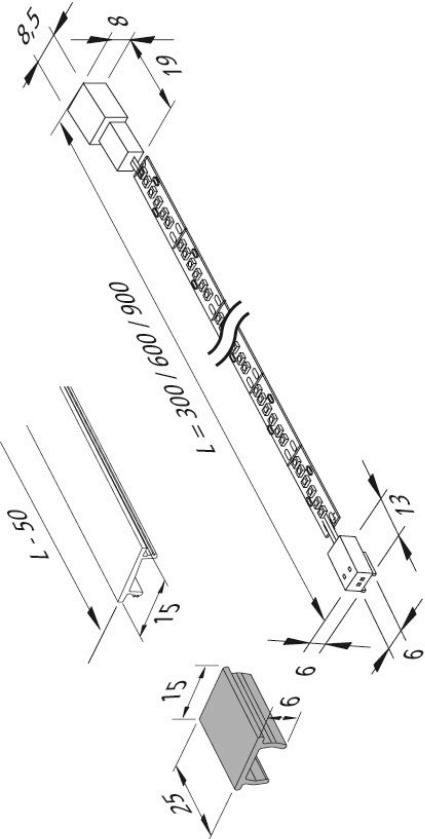

Order number: 61002162103

sample applications