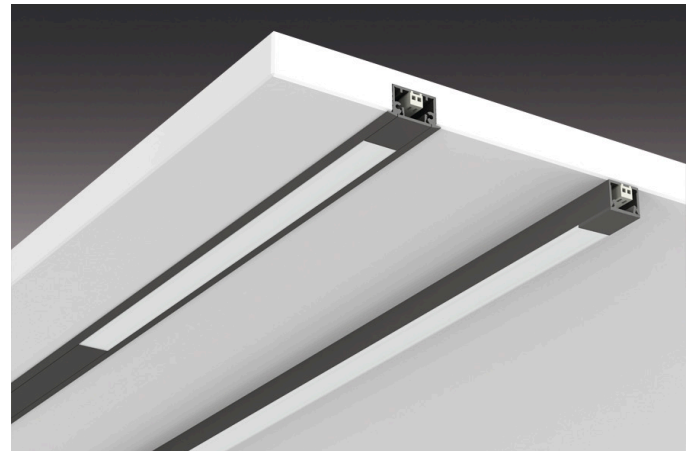

## LED-2-Link Flood

Showcase system light panel elements LED-2-Link Flood 16,1W nw 900mm anodized aluminium

### Description:

combinable luminaire with homogeneous planar light, light appearance neutral white approx. 4000K, feed-through wiring with LED 24 plug + LED 24 connector, optional accessories: various recessed and surface-mounted profiles as well as combinable with different kinds of luminaires, Dim-Controller with remote control, 1-10V, DALI, ZigBee, Sonar or WiFi

**Connection:** LED-Trafo DC 24 V  
**Life:** L90/B10 >= 60.000 h  
**Light colour:** 4000 K neutral white  
**Beam angle:** 120°  
**Energy efficiency:** LED 107 lm/W; luminaire: 935 lm/m (58 lm/W)  
**Energy efficiency class:** G  
**Colour rendering:** Ra/CRI >= 98  
**Symbols:** CE, MM, UL, IP20, SK III  
**EAN-No.:** 4051268165341  
**Weight:** 0,07 kg