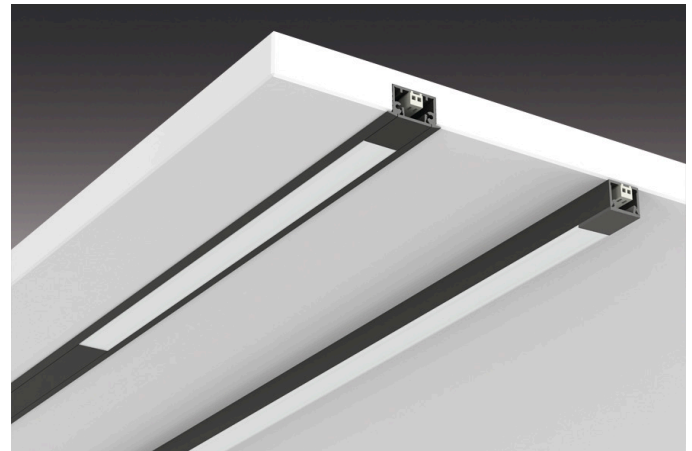

LED-2-Link Flood

Showcase system light panel elements LED-2-Link Flood 16,1W ww 900mm black

Description:

combinable luminaire with homogeneous planar light, light appearance warm white approx. 3000K, feed-through wiring with LED 24 plug + LED 24 connector, optional accessories: various recessed and surface-mounted profiles as well as combinable with different kinds of luminaires, Dim-Controller with remote control, 1-10V, DALI, ZigBee, Sonar or WiFi

Connection: LED-Trafo DC 24 V
Life: L90/B10 >= 60.000 h
Light colour: 3000 K warm white
Beam angle: 120°
Energy efficiency: LED 107 lm/W; luminaire: 935 lm/m (58 lm/W)
Energy efficiency class: G
Colour rendering: Ra/CRI >= 98
Symbols: CE, MM, UL, IP20, SK III
EAN-No.: 4051268165334
Weight: 0,07 kg

Special features:

- no visible luminous spots
- max. 60W per supply cable

Order number:
61002162302

limited availability

available versions

Choose from the options below. The currently selected one is highlighted in color.