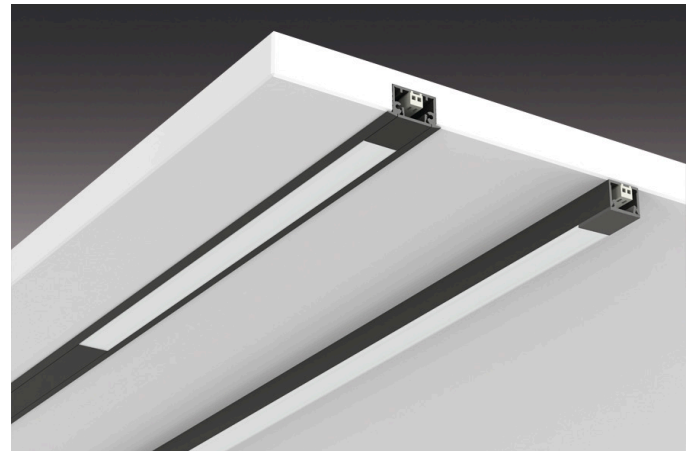

## LED-2-Link Flood

Showcase system light panel elements LED-2-Link Flood 16,1W nw 900mm black

### Description:

combinable luminaire with homogeneous planar light, light appearance neutral white approx. 4000K, feed-through wiring with LED 24 plug + LED 24 connector, optional accessories: various recessed and surface-mounted profiles as well as combinable with different kinds of luminaires, Dim-Controller with remote control, 1-10V, DALI, ZigBee, Sonar or WiFi

**Connection:** LED-Trafo DC 24 V  
**Life:** L90/B10 >= 60.000 h  
**Light colour:** 4000 K neutral white  
**Beam angle:** 120°  
**Energy efficiency:** LED 107 lm/W; luminaire: 935 lm/m (58 lm/W)  
**Energy efficiency class:** G  
**Colour rendering:** Ra/CRI >= 98  
**Symbols:** CE, MM, UL, IP20, SK III  
**EAN-No.:** 4051268165358  
**Weight:** 0,07 kg