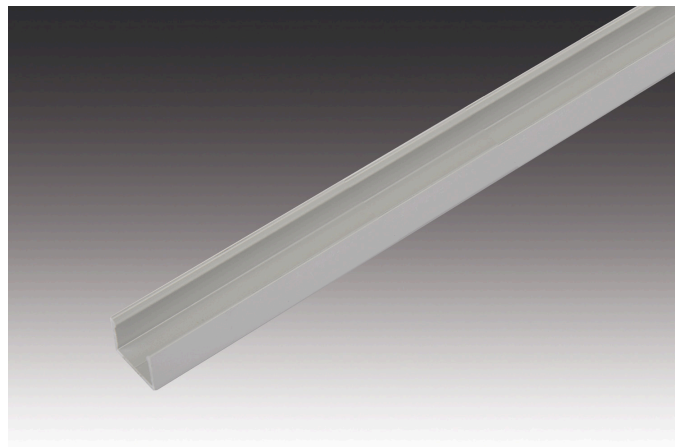

## Mounting Profile

Aluminium LED Mounting Profile 15/13mm 1m

### Description:

LED mounting profile for integration of LED Line and tapes, for cover profile 15mm slightly or highly matt on roll, optional accessory: self-adhesive magnetic tape for metal sheets

EAN-No.: 4051268116466

Weight: 0,19 kg