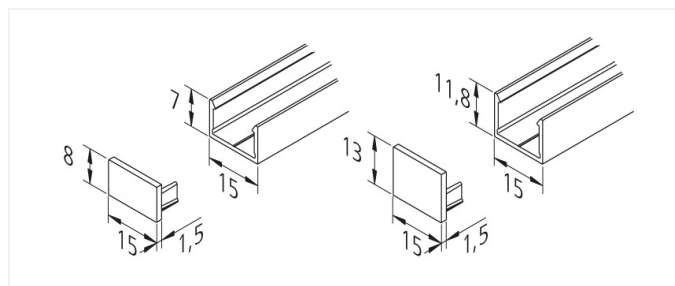

Special features:

- For screwing, gluing or with magnetic tape.

Order number:
61500031610

article in stock

available versions

Choose from the options below. The currently selected one is highlighted in color.

article number	description	colour of housing
61500032113	LED Mounting Profile 15/8mm 1m	black
61500032163	LED Mounting Profile 15/8mm 2,95m set of 5	black
61500031043	Front cover LED Mounting Profile 15/8mm	black
61500032110	LED Mounting Profile 15/8mm 1m	anodized aluminium
61500032161	LED Mounting Profile 15/8mm 2,95m set of 5	anodized aluminium
61500031041	Front cover LED Mounting Profile 15/8mm	anodized aluminium
61500031613	LED Mounting Profile 15/13mm 1m	black
61500031663	LED Mounting Profile 15/13mm 2,95m set of 5	black
61500031023	Front cover LED Mounting Profile 15/13mm	black
61500031610	LED Mounting Profile 15/13mm 1m	anodized aluminium
61500031661	LED Mounting Profile 15/13mm 2,95m set of 5	anodized aluminium
61500031021	Front cover LED Mounting Profile 15/13mm	anodized aluminium
20204011701	Mounting clip LED Mounting Profile 15/13mm transparent	-