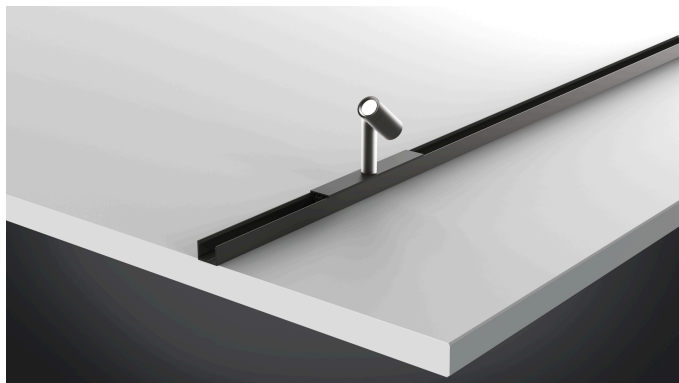

## Mounting Profile

Aluminium LED Mounting Profile 15/13mm 1m

### Description:

LED mounting profile for integration of LED Line and tapes, for cover profile 15mm slightly or highly matt on roll, optional accessory: self-adhesive magnetic tape for metal sheets

EAN-No.: 4051268116466

Weight: 0,19 kg