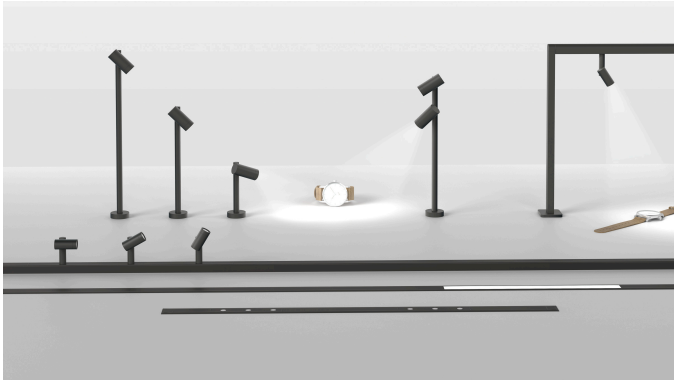

LED-2-Link accessories

LED-2-Link holding arm 300mm with supply cable 2,5m max. 48W

Description:

holding arm with supply cable for showcase profile for integration of LED 2 Link Spot, Pixel or Flood

Symbols: CE, UL, IP20, SK III

EAN-No.: 4051268165679

Weight: 0,07 kg

Drilling hole

28mm

Order number:
61500032913

limited availability

available versions

Choose from the options below. The currently selected one is highlighted in color.