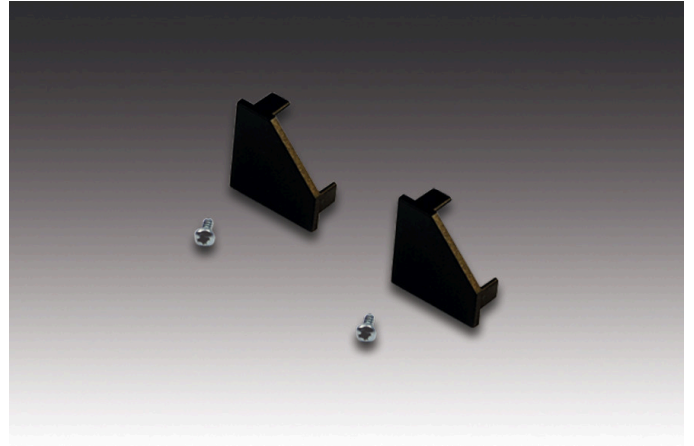

Corner Profile

Plastic Front cover LED Corner Profile 19mm

Description:

front cover LED corner profile 19mm, black lacquered, break-away opening for supply cable, set of 2 with screws

EAN-No.: 4051268163637

Weight: 0,003 kg

Special features:

- For screwing, gluing or with magnetic tape. Also suitable for gluing on a glass bottom.

Order number:
61500031033

limited availability

available versions

Choose from the options below. The currently selected one is highlighted in color.

article number	description	colour of housing
61500031301	LED Corner Profile 10mm 45° 1m	anodized aluminium
61500032003	LED Corner Profile 19mm 1m	black
61500032063	LED Corner Profile 19mm 2,95m set of 5	black
61500031033	Front cover LED Corner Profile 19mm	black
61500032001	LED Corner Profile 19mm 1m	anodized aluminium
61500032061	LED Corner Profile 19mm 2,95m set of 5	anodized aluminium
61500031031	Front cover LED Corner Profile 19mm	anodized aluminium