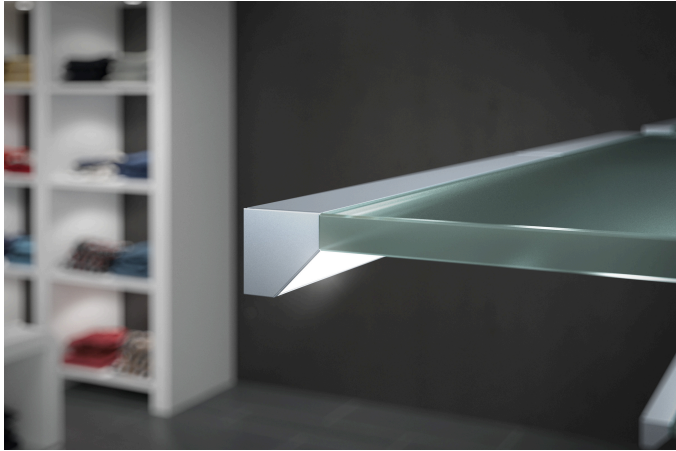

Corner Profile

Plastic Front cover LED Corner Profile 19mm

Description:

front cover LED corner profile 19mm, black lacquered, break-away opening for supply cable, set of 2 with screws

EAN-No.: 4051268163637

Weight: 0,003 kg

Special features:

- For screwing, gluing or with magnetic tape. Also suitable for gluing on a glass bottom.

Order number:
61500031033

limited availability

available versions

Choose from the options below. The currently selected one is highlighted in color.

article number	description	colour of housing
61500031301	LED Corner Profile 10mm 45° 1m	anodized aluminium
61500032003	LED Corner Profile 19mm 1m	black
61500032063	LED Corner Profile 19mm 2,95m set of 5	black
61500031033	Front cover LED Corner Profile 19mm	black
61500032001	LED Corner Profile 19mm 1m	anodized aluminium
61500032061	LED Corner Profile 19mm 2,95m set of 5	anodized aluminium
61500031031	Front cover LED Corner Profile 19mm	anodized aluminium