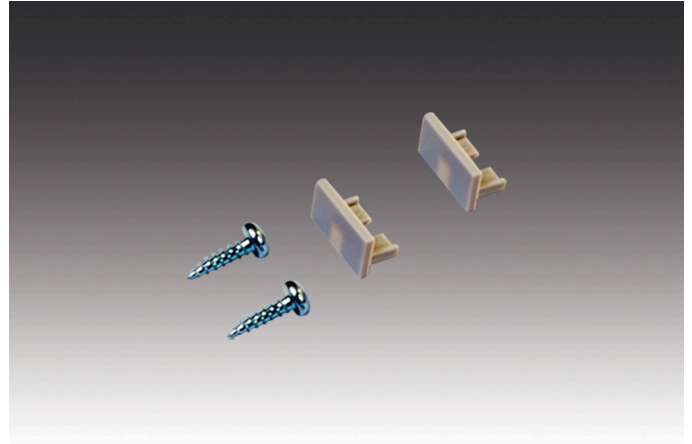

## Mounting Profile

Plastic Front cover LED Mounting Profile 15/8mm

### Description:

front cover LED milled profile, anodized aluminium lacquered, opening for the supply cable can be separated, for covering of milling radii of the 30mm wide and 12mm deep groove, set of 2 incl. screws

### Special features:

- For screwing, gluing or with magnetic tape.

Order number:  
61500031041

article in stock