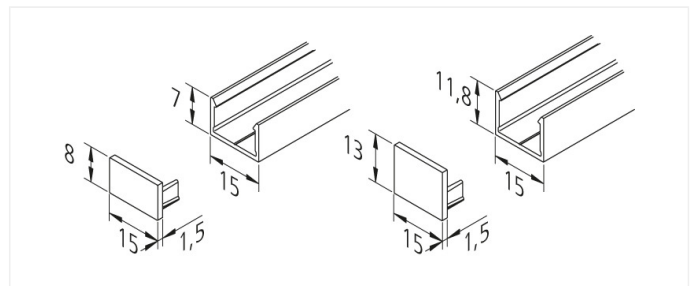

Special features:

- For screwing, gluing or with magnetic tape.

Order number:
61500031041

article in stock

available versions

Choose from the options below. The currently selected one is highlighted in color.

article number	description	colour of housing
61500032113	LED Mounting Profile 15/8mm 1m	black
61500032163	LED Mounting Profile 15/8mm 2,95m set of 5	black
61500031043	Front cover LED Mounting Profile 15/8mm	black
61500032110	LED Mounting Profile 15/8mm 1m	anodized aluminium
61500032161	LED Mounting Profile 15/8mm 2,95m set of 5	anodized aluminium
61500031041	Front cover LED Mounting Profile 15/8mm	anodized aluminium
61500031613	LED Mounting Profile 15/13mm 1m	black
61500031663	LED Mounting Profile 15/13mm 2,95m set of 5	black
61500031023	Front cover LED Mounting Profile 15/13mm	black
61500031610	LED Mounting Profile 15/13mm 1m	anodized aluminium
61500031661	LED Mounting Profile 15/13mm 2,95m set of 5	anodized aluminium
61500031021	Front cover LED Mounting Profile 15/13mm	anodized aluminium
20204011701	Mounting clip LED Mounting Profile 15/13mm transparent	-