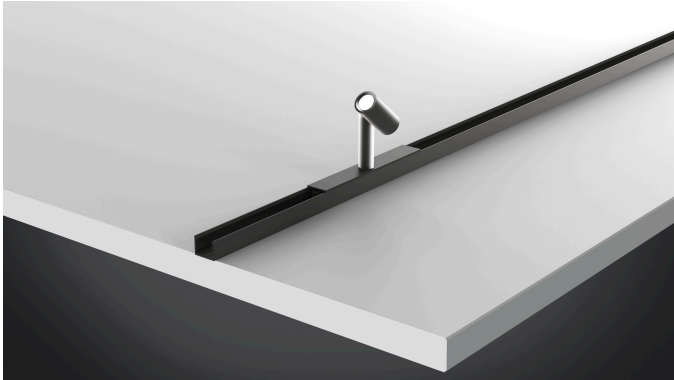

## Mounting Profile

Plastic Front cover LED Mounting Profile 15/8mm

### Description:

front cover LED milled profile, anodized aluminium lacquered, opening for the supply cable can be separated, for covering of milling radii of the 30mm wide and 12mm deep groove, set of 2 incl. screws