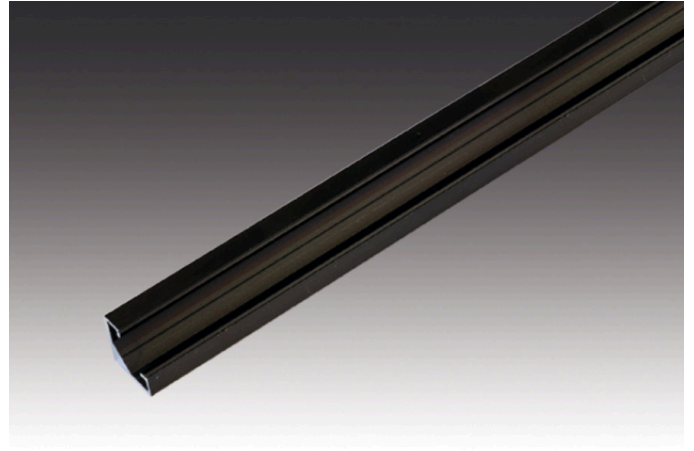

Corner Profile

Aluminium LED Corner Profile 19mm 1m

Description:

LED corner profile for integration of LED Line and Tapes, for cover profile 15mm slightly or highly matt on roll, optional accessories: self-adhesive magnetic tape for fitting to steel shelves

EAN-No.: 4051268164009

Weight: 0,24 kg

Special features:

- For screwing, gluing or with magnetic tape. Also suitable for gluing on a glass bottom.

Order number:
61500032003

limited availability

available versions

Choose from the options below. The currently selected one is highlighted in color.

article number	description	colour of housing
61500031301	LED Corner Profile 10mm 45° 1m	anodized aluminium
61500032003	LED Corner Profile 19mm 1m	black
61500032063	LED Corner Profile 19mm 2,95m set of 5	black
61500031033	Front cover LED Corner Profile 19mm	black
61500032001	LED Corner Profile 19mm 1m	anodized aluminium
61500032061	LED Corner Profile 19mm 2,95m set of 5	anodized aluminium
61500031031	Front cover LED Corner Profile 19mm	anodized aluminium