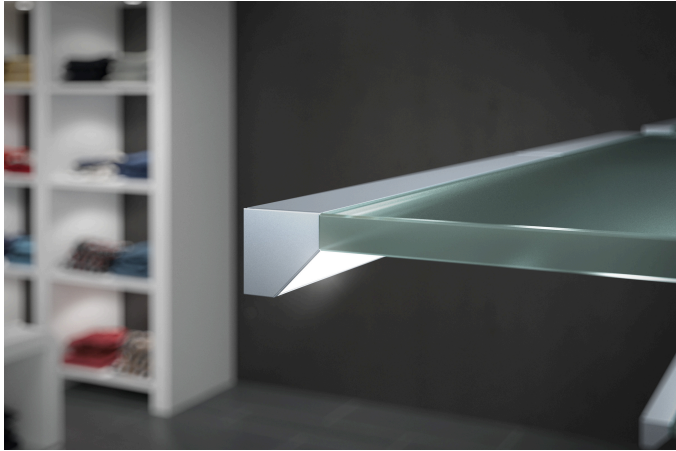

Corner Profile

Aluminium LED Corner Profile 19mm 1m

Description:

LED corner profile for integration of LED Line and Tapes, for cover profile 15mm slightly or highly matt on roll, optional accessories: self-adhesive magnetic tape for fitting to steel shelves

EAN-No.: 4051268164009

Weight: 0,24 kg

Special features:

- For screwing, gluing or with magnetic tape. Also suitable for gluing on a glass bottom.

Order number:
61500032003

limited availability

available versions

Choose from the options below. The currently selected one is highlighted in color.

article number	description	colour of housing
61500031301	LED Corner Profile 10mm 45° 1m	anodized aluminium
61500032003	LED Corner Profile 19mm 1m	black
61500032063	LED Corner Profile 19mm 2,95m set of 5	black
61500031033	Front cover LED Corner Profile 19mm	black
61500032001	LED Corner Profile 19mm 1m	anodized aluminium
61500032061	LED Corner Profile 19mm 2,95m set of 5	anodized aluminium
61500031031	Front cover LED Corner Profile 19mm	anodized aluminium