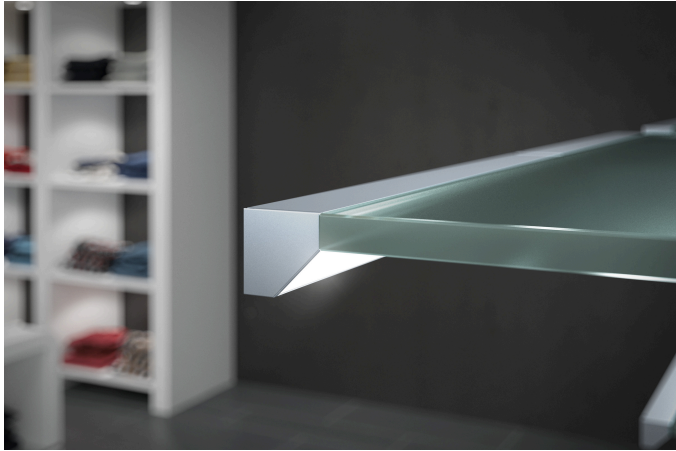

Corner Profile

Aluminium LED Corner Profile 19mm 2,95m set of 5

Description:

LED corner profile for integration of LED Line and Tapes, for cover profile 15mm slightly or highly matt on roll, optional accessories: self-adhesive magnetic tape for fitting to steel shelves

EAN-No.: 4051268134538

Weight: 3,6 kg

Special features:

- For screwing, gluing or with magnetic tape. Also suitable for gluing on a glass bottom.

Order number:
61500032061

article in stock

available versions

Choose from the options below. The currently selected one is highlighted in color.

article number	description	colour of housing
61500031301	LED Corner Profile 10mm 45° 1m	anodized aluminium
61500032003	LED Corner Profile 19mm 1m	black
61500032063	LED Corner Profile 19mm 2,95m set of 5	black
61500031033	Front cover LED Corner Profile 19mm	black
61500032001	LED Corner Profile 19mm 1m	anodized aluminium
61500032061	LED Corner Profile 19mm 2,95m set of 5	anodized aluminium
61500031031	Front cover LED Corner Profile 19mm	anodized aluminium