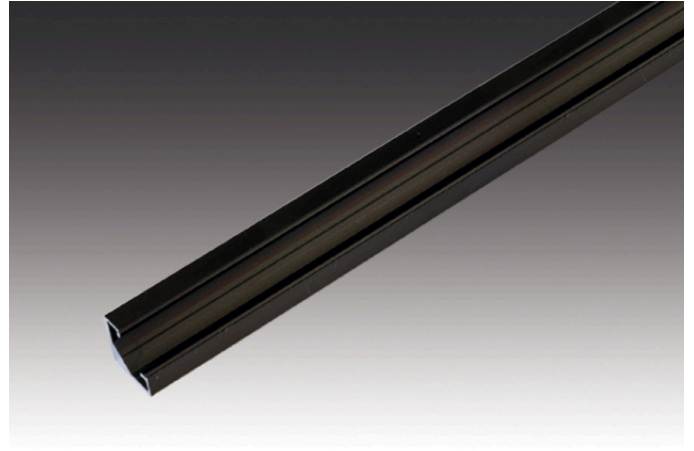

Corner Profile

Aluminium LED Corner Profile 19mm 2,95m set of 5

Description:

LED corner profile for integration of LED Line and Tapes, for cover profile 15mm slightly or highly matt on roll, optional accessories: self-adhesive magnetic tape for fitting to steel shelves

EAN-No.: 4051268164016

Weight: 3,6 kg

Special features:

- For screwing, gluing or with magnetic tape. Also suitable for gluing on a glass bottom.

Order number:
61500032063

limited availability

available versions

Choose from the options below. The currently selected one is highlighted in color.

article number	description	colour of housing
61500031301	LED Corner Profile 10mm 45° 1m	anodized aluminium
61500032003	LED Corner Profile 19mm 1m	black
61500032063	LED Corner Profile 19mm 2,95m set of 5	black
61500031033	Front cover LED Corner Profile 19mm	black
61500032001	LED Corner Profile 19mm 1m	anodized aluminium
61500032061	LED Corner Profile 19mm 2,95m set of 5	anodized aluminium
61500031031	Front cover LED Corner Profile 19mm	anodized aluminium