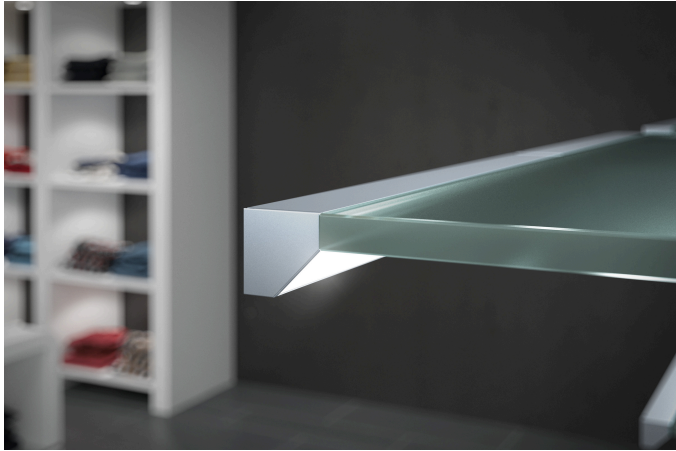

Corner Profile

Aluminium LED Corner Profile 19mm 2,95m set of 5

Description:

LED corner profile for integration of LED Line and Tapes, for cover profile 15mm slightly or highly matt on roll, optional accessories: self-adhesive magnetic tape for fitting to steel shelves

EAN-No.: 4051268164016

Weight: 3,6 kg

Special features:

- For screwing, gluing or with magnetic tape. Also suitable for gluing on a glass bottom.

Order number:
61500032063

limited availability

available versions

Choose from the options below. The currently selected one is highlighted in color.

article number	description	colour of housing
61500031301	LED Corner Profile 10mm 45° 1m	anodized aluminium
61500032003	LED Corner Profile 19mm 1m	black
61500032063	LED Corner Profile 19mm 2,95m set of 5	black
61500031033	Front cover LED Corner Profile 19mm	black
61500032001	LED Corner Profile 19mm 1m	anodized aluminium
61500032061	LED Corner Profile 19mm 2,95m set of 5	anodized aluminium
61500031031	Front cover LED Corner Profile 19mm	anodized aluminium