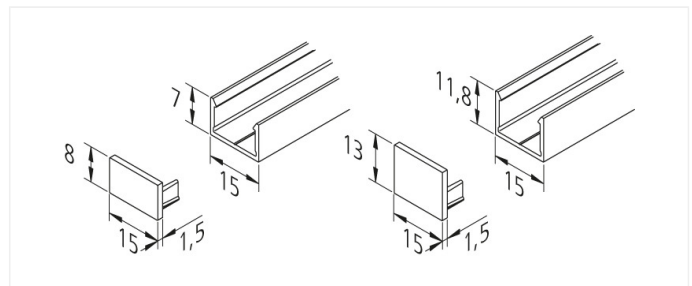

Mounting Profile

Aluminium LED Mounting Profile 15/8mm 1m

Description:

LED mounting profile for integration of LED Line and tapes, for cover profile 15mm slightly or highly matt on roll, optional accessory: self-adhesive magnetic tape for metal sheets

EAN-No.: 4051268155731

Weight: 0,1 kg

Special features:

- For screwing, gluing or with magnetic tape.

Order number:
61500032110

article in stock

available versions

Choose from the options below. The currently selected one is highlighted in color.