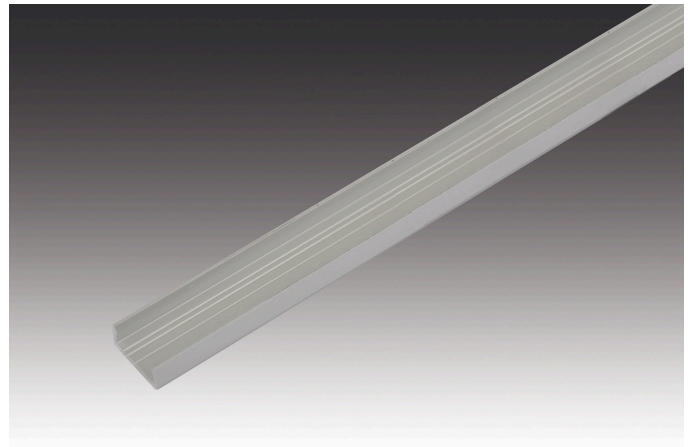

Mounting Profile

Aluminium LED Mounting Profile 15/8mm 1m

Description:

LED mounting profile for integration of LED Line and tapes, for cover profile 15mm slightly or highly matt on roll, optional accessory: self-adhesive magnetic tape for metal sheets

EAN-No.: 4051268155731

Weight: 0,1 kg

Special features:

- For screwing, gluing or with magnetic tape.

Order number:
61500032110

article in stock

available versions

Choose from the options below. The currently selected one is highlighted in color.

article number	description	colour of housing
61500032113	LED Mounting Profile 15/8mm 1m	black
61500032163	LED Mounting Profile 15/8mm 2,95m set of 5	black
61500031043	Front cover LED Mounting Profile 15/8mm	black
61500032110	LED Mounting Profile 15/8mm 1m	anodized aluminium
61500032161	LED Mounting Profile 15/8mm 2,95m set of 5	anodized aluminium
61500031041	Front cover LED Mounting Profile 15/8mm	anodized aluminium
61500031613	LED Mounting Profile 15/13mm 1m	black
61500031663	LED Mounting Profile 15/13mm 2,95m set of 5	black
61500031023	Front cover LED Mounting Profile 15/13mm	black
61500031610	LED Mounting Profile 15/13mm 1m	anodized aluminium
61500031661	LED Mounting Profile 15/13mm 2,95m set of 5	anodized aluminium
61500031021	Front cover LED Mounting Profile 15/13mm	anodized aluminium
20204011701	Mounting clip LED Mounting Profile 15/13mm transparent	-