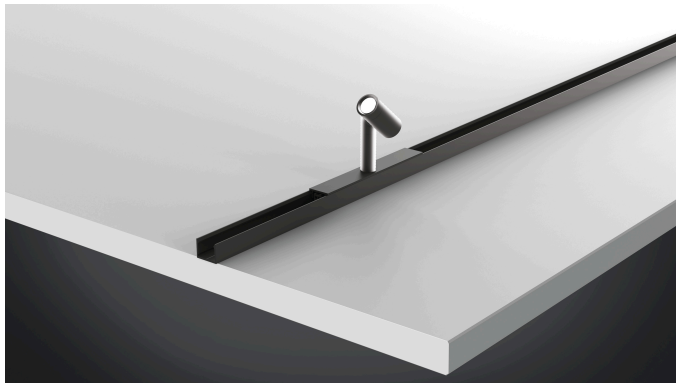

Mounting Profile

Aluminium LED Mounting Profile 15/8mm 1m

Description:

LED mounting profile for integration of LED Line and tapes, for cover profile 15mm slightly or highly matt on roll, optional accessory: self-adhesive magnetic tape for metal sheets

EAN-No.: 4051268155731

Weight: 0,1 kg

Special features:

- For screwing, gluing or with magnetic tape.

Order number:
61500032110

article in stock

available versions

Choose from the options below. The currently selected one is highlighted in color.

article number	description	colour of housing
61500032113	LED Mounting Profile 15/8mm 1m	black
61500032163	LED Mounting Profile 15/8mm 2,95m set of 5	black
61500031043	Front cover LED Mounting Profile 15/8mm	black
61500032110	LED Mounting Profile 15/8mm 1m	anodized aluminium
61500032161	LED Mounting Profile 15/8mm 2,95m set of 5	anodized aluminium
61500031041	Front cover LED Mounting Profile 15/8mm	anodized aluminium
61500031613	LED Mounting Profile 15/13mm 1m	black
61500031663	LED Mounting Profile 15/13mm 2,95m set of 5	black
61500031023	Front cover LED Mounting Profile 15/13mm	black
61500031610	LED Mounting Profile 15/13mm 1m	anodized aluminium
61500031661	LED Mounting Profile 15/13mm 2,95m set of 5	anodized aluminium
61500031021	Front cover LED Mounting Profile 15/13mm	anodized aluminium
20204011701	Mounting clip LED Mounting Profile 15/13mm transparent	-