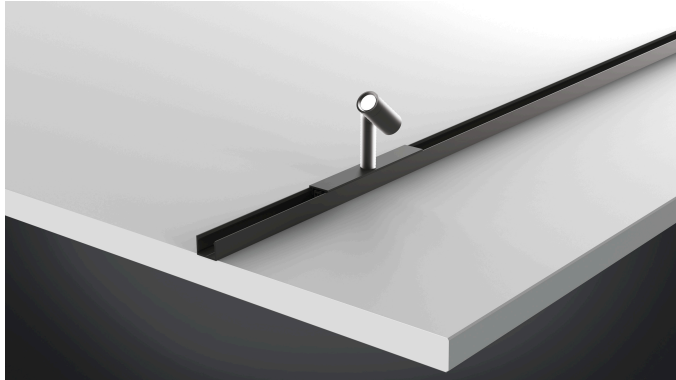

Mounting Profile

Aluminium LED Mounting Profile 15/8mm 1m

Description:

LED mounting profile for integration of LED Line and tapes, for cover profile 15mm slightly or highly matt on roll, optional accessory: self-adhesive magnetic tape for metal sheets

EAN-No.: 4051268169226

Weight: 0,16 kg

Special features:

- For screwing, gluing or with magnetic tape.

Order number:
61500032113

limited availability

available versions

Choose from the options below. The currently selected one is highlighted in color.

article number	description	colour of housing
61500032113	LED Mounting Profile 15/8mm 1m	black
61500032163	LED Mounting Profile 15/8mm 2,95m set of 5	black
61500031043	Front cover LED Mounting Profile 15/8mm	black
61500032110	LED Mounting Profile 15/8mm 1m	anodized aluminium
61500032161	LED Mounting Profile 15/8mm 2,95m set of 5	anodized aluminium
61500031041	Front cover LED Mounting Profile 15/8mm	anodized aluminium
61500031613	LED Mounting Profile 15/13mm 1m	black
61500031663	LED Mounting Profile 15/13mm 2,95m set of 5	black
61500031023	Front cover LED Mounting Profile 15/13mm	black
61500031610	LED Mounting Profile 15/13mm 1m	anodized aluminium
61500031661	LED Mounting Profile 15/13mm 2,95m set of 5	anodized aluminium
61500031021	Front cover LED Mounting Profile 15/13mm	anodized aluminium
20204011701	Mounting clip LED Mounting Profile 15/13mm transparent	-