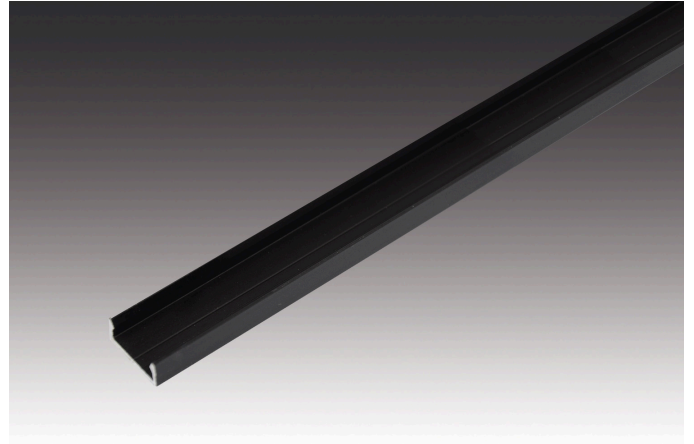

Mounting Profile

Aluminium LED Mounting Profile 15/8mm 1m

Description:

LED mounting profile for integration of LED Line and tapes, for cover profile 15mm slightly or highly matt on roll, optional accessory: self-adhesive magnetic tape for metal sheets

EAN-No.: 4051268169226

Weight: 0,16 kg

Special features:

- For screwing, gluing or with magnetic tape.

Order number:
61500032113

limited availability

available versions

Choose from the options below. The currently selected one is highlighted in color.

article number	description	colour of housing
61500032113	LED Mounting Profile 15/8mm 1m	black
61500032163	LED Mounting Profile 15/8mm 2,95m set of 5	black
61500031043	Front cover LED Mounting Profile 15/8mm	black
61500032110	LED Mounting Profile 15/8mm 1m	anodized aluminium
61500032161	LED Mounting Profile 15/8mm 2,95m set of 5	anodized aluminium
61500031041	Front cover LED Mounting Profile 15/8mm	anodized aluminium
61500031613	LED Mounting Profile 15/13mm 1m	black
61500031663	LED Mounting Profile 15/13mm 2,95m set of 5	black
61500031023	Front cover LED Mounting Profile 15/13mm	black
61500031610	LED Mounting Profile 15/13mm 1m	anodized aluminium
61500031661	LED Mounting Profile 15/13mm 2,95m set of 5	anodized aluminium
61500031021	Front cover LED Mounting Profile 15/13mm	anodized aluminium
20204011701	Mounting clip LED Mounting Profile 15/13mm transparent	-