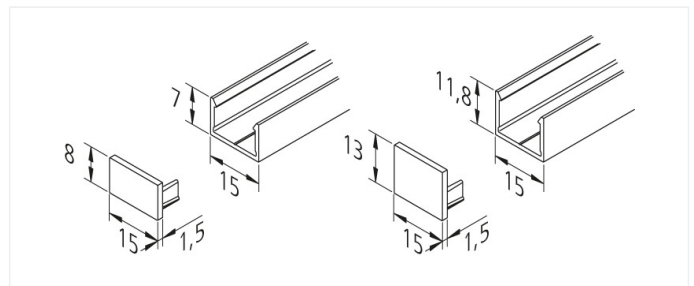

Mounting Profile

Aluminium LED Mounting Profile 15/8mm 1m

Description:

LED mounting profile for integration of LED Line and tapes, for cover profile 15mm slightly or highly matt on roll, optional accessory: self-adhesive magnetic tape for metal sheets

EAN-No.: 4051268169226

Weight: 0,16 kg

Special features:

- For screwing, gluing or with magnetic tape.

Order number:
61500032113

limited availability

available versions

Choose from the options below. The currently selected one is highlighted in color.