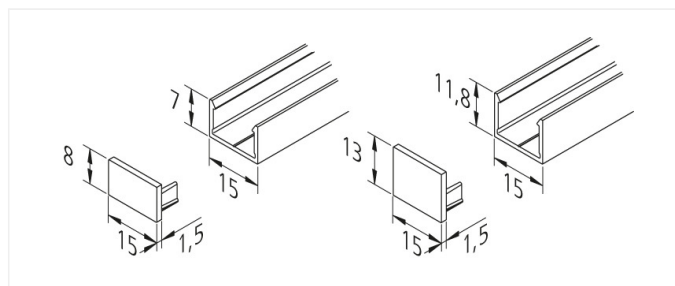

Special features:

- For screwing, gluing or with magnetic tape.

Order number:
61500032161

article in stock

available versions

Choose from the options below. The currently selected one is highlighted in color.

article number	description	colour of housing
61500032113	LED Mounting Profile 15/8mm 1m	black
61500032163	LED Mounting Profile 15/8mm 2,95m set of 5	black
61500031043	Front cover LED Mounting Profile 15/8mm	black
61500032110	LED Mounting Profile 15/8mm 1m	anodized aluminium
61500032161	LED Mounting Profile 15/8mm 2,95m set of 5	anodized aluminium
61500031041	Front cover LED Mounting Profile 15/8mm	anodized aluminium
61500031613	LED Mounting Profile 15/13mm 1m	black
61500031663	LED Mounting Profile 15/13mm 2,95m set of 5	black
61500031023	Front cover LED Mounting Profile 15/13mm	black
61500031610	LED Mounting Profile 15/13mm 1m	anodized aluminium
61500031661	LED Mounting Profile 15/13mm 2,95m set of 5	anodized aluminium
61500031021	Front cover LED Mounting Profile 15/13mm	anodized aluminium
20204011701	Mounting clip LED Mounting Profile 15/13mm transparent	-