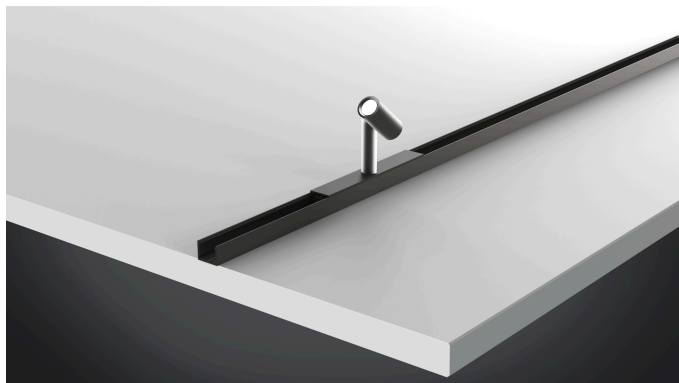

## Mounting Profile

Aluminium LED Mounting Profile 15/8mm 2,95m set of 5

### Description:

LED mounting profile for integration of LED Line and tapes, for cover profile 15mm slightly or highly matt on roll, optional accessory: self-adhesive magnetic tape for metal sheets

EAN-No.: 4051268155748

Weight: 1,5 kg