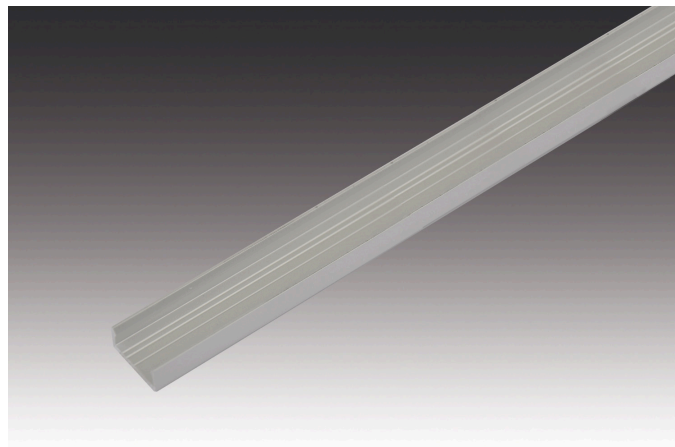

## Mounting Profile

Aluminium LED Mounting Profile 15/8mm 2,95m set of 5

### Description:

LED mounting profile for integration of LED Line and tapes, for cover profile 15mm slightly or highly matt on roll, optional accessory: self-adhesive magnetic tape for metal sheets

EAN-No.: 4051268155748

Weight: 1,5 kg

### Special features:

- For screwing, gluing or with magnetic tape.

Order number:  
61500032161

article in stock