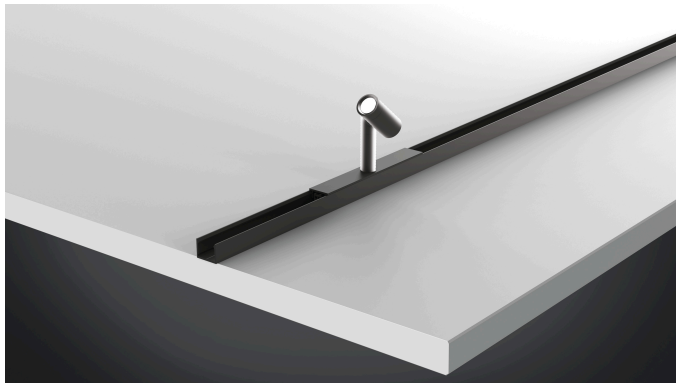

Mounting Profile

Aluminium LED Mounting Profile 15/8mm 2,95m set of 5

Description:

LED mounting profile for integration of LED Line and tapes, for cover profile 15mm slightly or highly matt on roll, optional accessory: self-adhesive magnetic tape for metal sheets

EAN-No.: 4051268169233

Weight: 1,5 kg

Special features:

- For screwing, gluing or with magnetic tape.

Order number:
61500032163

limited availability

available versions

Choose from the options below. The currently selected one is highlighted in color.

article number	description	colour of housing
61500032113	LED Mounting Profile 15/8mm 1m	black
61500032163	LED Mounting Profile 15/8mm 2,95m set of 5	black
61500031043	Front cover LED Mounting Profile 15/8mm	black
61500032110	LED Mounting Profile 15/8mm 1m	anodized aluminium
61500032161	LED Mounting Profile 15/8mm 2,95m set of 5	anodized aluminium
61500031041	Front cover LED Mounting Profile 15/8mm	anodized aluminium
61500031613	LED Mounting Profile 15/13mm 1m	black
61500031663	LED Mounting Profile 15/13mm 2,95m set of 5	black
61500031023	Front cover LED Mounting Profile 15/13mm	black
61500031610	LED Mounting Profile 15/13mm 1m	anodized aluminium
61500031661	LED Mounting Profile 15/13mm 2,95m set of 5	anodized aluminium
61500031021	Front cover LED Mounting Profile 15/13mm	anodized aluminium
20204011701	Mounting clip LED Mounting Profile 15/13mm transparent	-