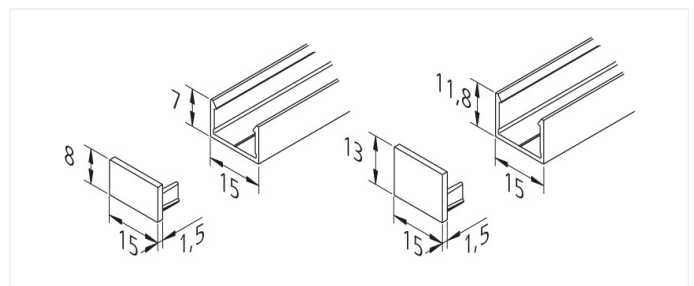

Mounting Profile

Aluminium LED Mounting Profile 15/8mm 2,95m set of 5

Description:

LED mounting profile for integration of LED Line and tapes, for cover profile 15mm slightly or highly matt on roll, optional accessory: self-adhesive magnetic tape for metal sheets

EAN-No.: 4051268169233

Weight: 1,5 kg

Special features:

- For screwing, gluing or with magnetic tape.

Order number:
61500032163

limited availability

available versions

Choose from the options below. The currently selected one is highlighted in color.