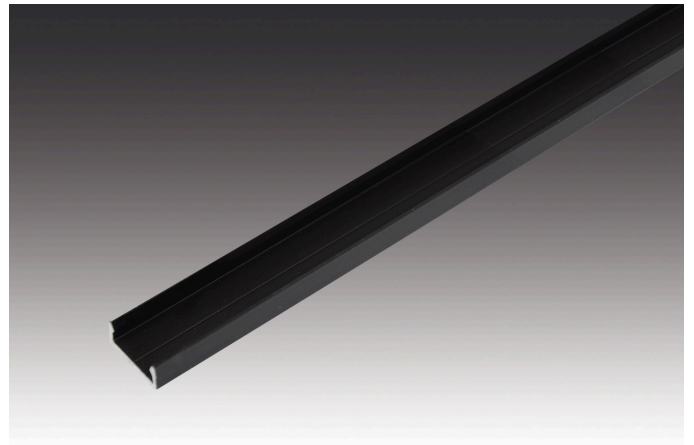

Mounting Profile

Aluminium LED Mounting Profile 15/8mm 2,95m set of 5

Description:

LED mounting profile for integration of LED Line and tapes, for cover profile 15mm slightly or highly matt on roll, optional accessory: self-adhesive magnetic tape for metal sheets

EAN-No.: 4051268169233

Weight: 1,5 kg

Special features:

- For screwing, gluing or with magnetic tape.

Order number:
61500032163

limited availability

available versions

Choose from the options below. The currently selected one is highlighted in color.

article number	description	colour of housing
61500032113	LED Mounting Profile 15/8mm 1m	black
61500032163	LED Mounting Profile 15/8mm 2,95m set of 5	black
61500031043	Front cover LED Mounting Profile 15/8mm	black
61500032110	LED Mounting Profile 15/8mm 1m	anodized aluminium
61500032161	LED Mounting Profile 15/8mm 2,95m set of 5	anodized aluminium
61500031041	Front cover LED Mounting Profile 15/8mm	anodized aluminium
61500031613	LED Mounting Profile 15/13mm 1m	black
61500031663	LED Mounting Profile 15/13mm 2,95m set of 5	black
61500031023	Front cover LED Mounting Profile 15/13mm	black
61500031610	LED Mounting Profile 15/13mm 1m	anodized aluminium
61500031661	LED Mounting Profile 15/13mm 2,95m set of 5	anodized aluminium
61500031021	Front cover LED Mounting Profile 15/13mm	anodized aluminium
20204011701	Mounting clip LED Mounting Profile 15/13mm transparent	-